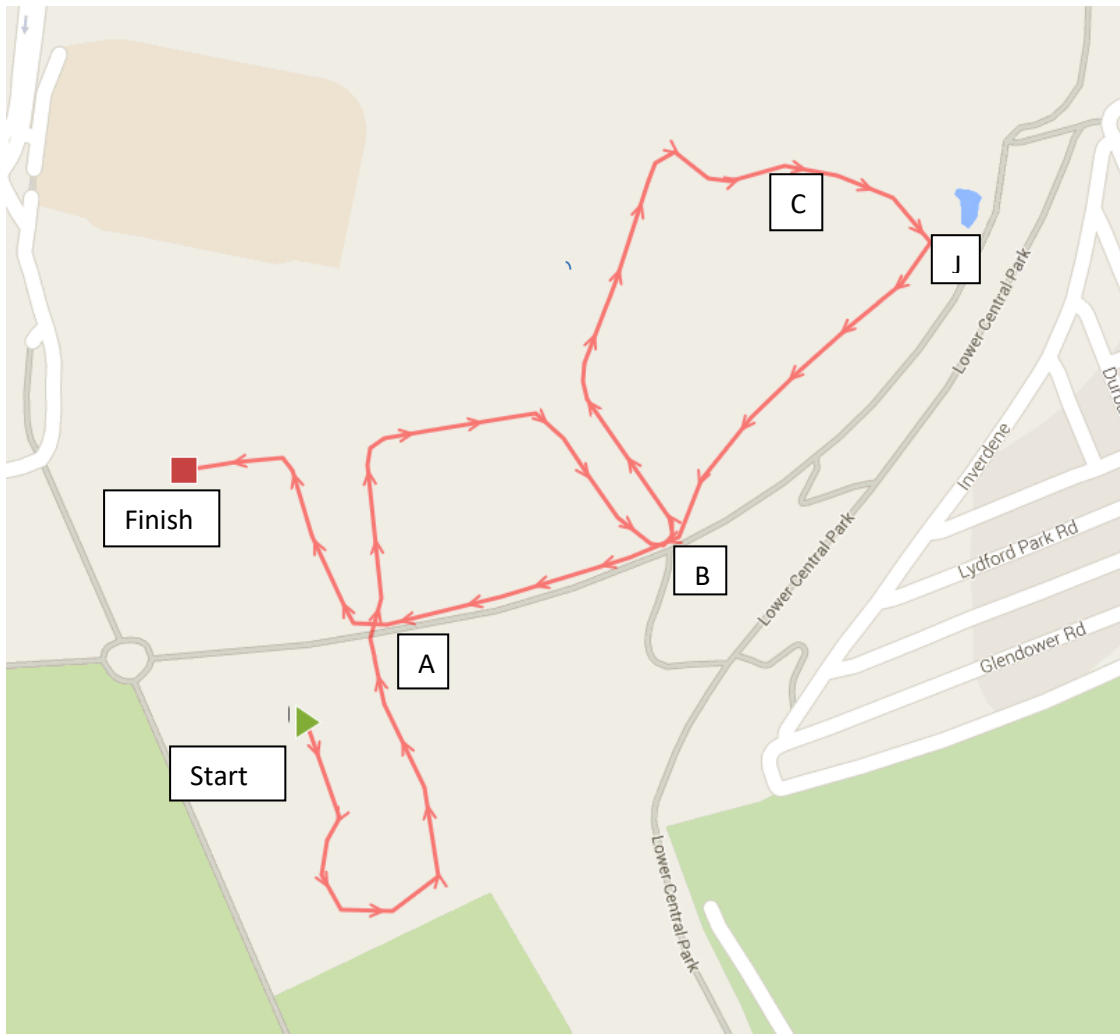

Westward League Cross Country – Central Park, Plymouth

Sunday 11th February 2018

The next fixture of the 2017/18 season will take place in Plymouth and once again we have the excellent facilities in the Life Centre. Car parks are free and shown on map. Registration will be in a tent near the start and finish. There are toilets, changing (showers will cost £1 payable at reception) and refreshments on sale in the Life Centre. Please note no muddy footwear will be allowed in the centre. Course is suitable for spikes but there are some concrete paths to cross. Please ensure discs are handed in as soon as possible to the tent after each race. Venue Postcode is PL2 3DG

U11 Route Map

Race timetable

12.15pm	U11 Boys/Girls	1600m	Start -A-B-C-J-B-A-Finish
12.30pm	U17M/U17W/SW	5200m	
1.10pm	U13 Girls	2500m	
1.30pm	U13 Boys	2500m	
1.50pm	U15 Girls and Boys	3200m	
2.10pm	Senior Men	8600m	