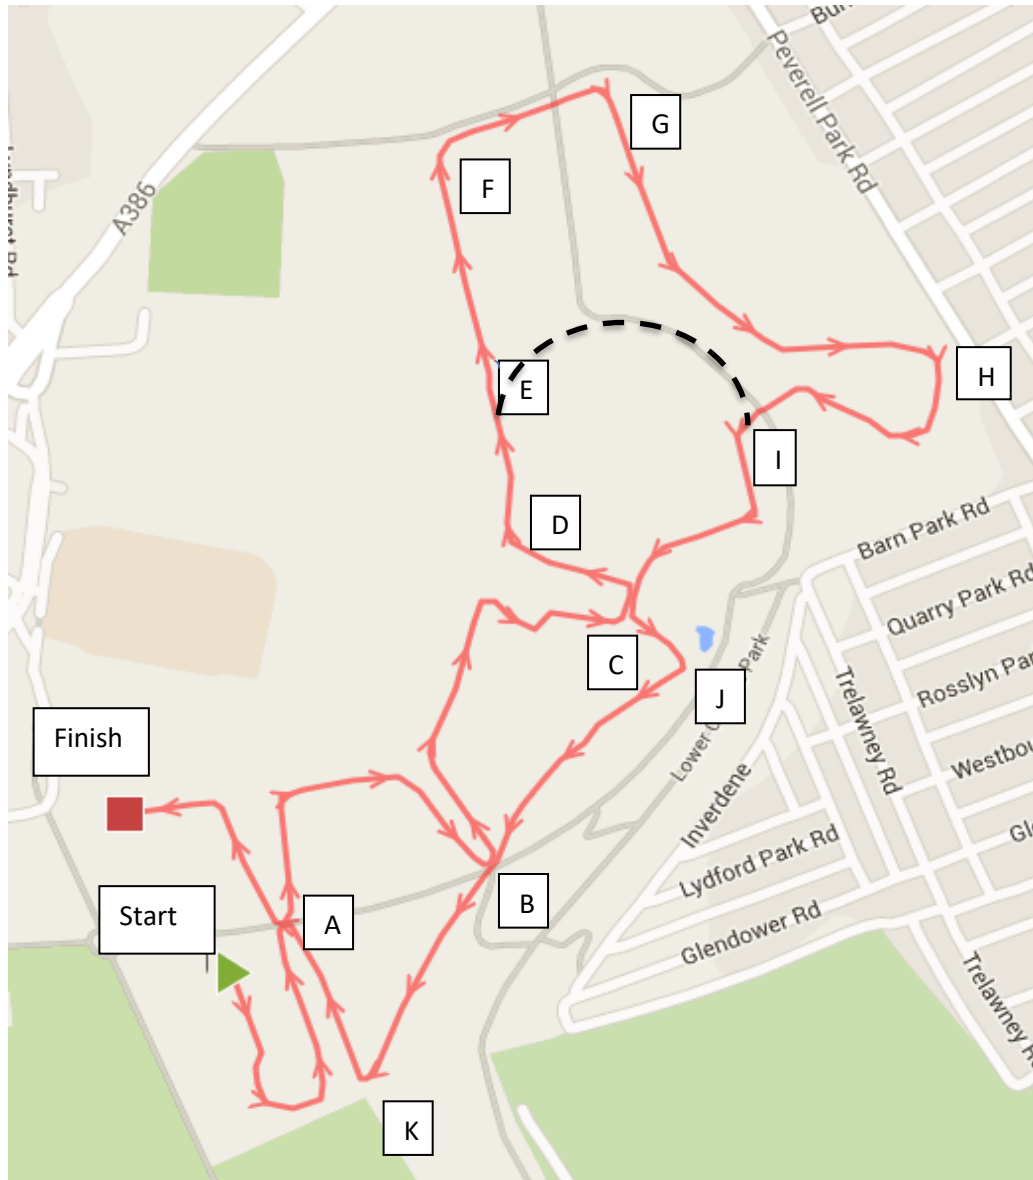

Westward League Cross Country – Central Park, Plymouth

Sunday 11th February 2018

The next fixture of the 2017/18 season will take place in Plymouth and once again we have the excellent facilities in the Life Centre. Car parks are free and shown on map. Registration will be in a tent near the start and finish. There are toilets, changing (showers will cost £1 payable at reception) and refreshments on sale in the Life Centre. Please note no muddy footwear will be allowed in the centre. Course is suitable for spikes but there are some concrete paths to cross. Please ensure discs are handed in as soon as possible to the tent after each race. Venue Postcode is PL2 3DG

Race timetable

12.15pm	U11 Boys/Girls	1600m	Single lap of course (see other map)
12.30pm	U17M/U17W/SW	5200m	Start- 1 x Medium and 1 x Large Laps-Finish
1.10pm	U13 Girls	2500m	Start-1 x Medium Lap-Finish
1.30pm	U13 Boys	2500m	Start-1 x Medium Lap-Finish
1.50pm	U15 Girls and Boys	3200m	Start-1 x Large Lap-Finish
2.10pm	Senior Men	8600m	Start -3 x Large Laps-Finish

Medium Lap: A-B-C-D-E-I-J-B-K-A (2000m) – As large except follow dotted line

Large Lap: A-B-C-D-E-F-G-H-I-J-B-K-A (2700m)